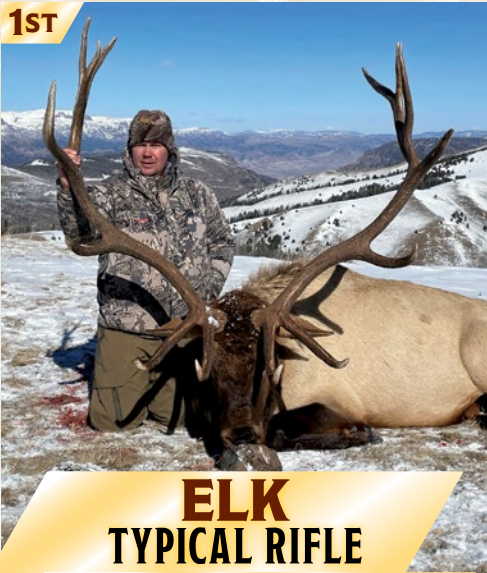

1ST

**ELK
TYPICAL RIFLE**