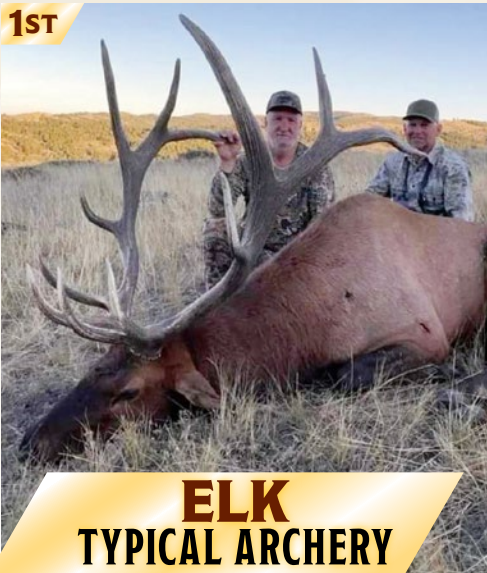

1ST

**ELK
TYPICAL RIFLE**

2ND

3RD

	HUNTER	OUTFITTER	GUIDE	SCI SCORE
1ST	Jeremiah Blain	Boulder Basin Outfitters	Carl Sauerwein	395 2/8
2ND	Cameron Peterson	Boulder Basin Outfitters	Carl Sauerwein	382 2/8
3RD	Brent Gabriel	Grizzly Outfitters	Tyler Benton	369 2/8
HM4	Warren Reimer	SNS Outfitters & Guides	Carson Keeline	360 0/8
HM5	Danny Gilbert	Wagonhound Outfitters	Dax McCarty	359 7/8
HM6	Kim Bowman	Wagonhound Outfitters	Dax McCarty	359 7/8
HM7	Joe Lynch	Western Gateway Outfitters	Russ Roberts	355 0/8
HM8	Zane Brink	Wagonhound Outfitters	Cougar Sanchez	351 2/8
HM9	Brian Mueller	Wagonhound Outfitters	Cougar Sanchez	349 6/8
HM10	Brian Chance	Wagonhound Outfitters	Tait Larson	346 2/8