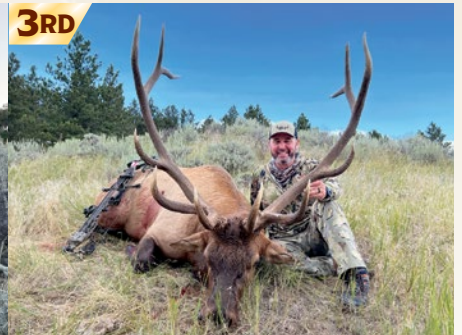

3RD

	HUNTER	OUTFITTER	GUIDE	SCI SCORE
1ST	Ron Barnette	Wagonhound Outfitters	Matt Kelly	356 0/8
2ND	Clayton Waldorf	Five Star Expeditions	Austin Jones	350 4/8
3RD	Jose' Smith	Wagonhound Outfitters	Cougar Sanchez	347 4/8
HM4	Wesley Mendez	Triple Three Outfitters	Phil Rutt	346 4/8
HM5	Matt Pamer	Seven J Outfitters	Clint Schneider	345 5/8
HM6	Steven Hendrickson	Triple Three Outfitters	Aaron Wuerker	344 2/8
HM7	Steve Whiteman	Rough Country Outfitters	Jim Schell	336 3/8
HM8	Ryan Smith	Elk Fork Outfitters	Seth Ballard	335 7/8
HM9	Gus Brown	Five Star Expeditions	Weston Warrick	331 7/8
HM10	Jason Beaver	Triple Three Outfitters	Phil Rutt	324 3/8

BIG GAME AWARDS